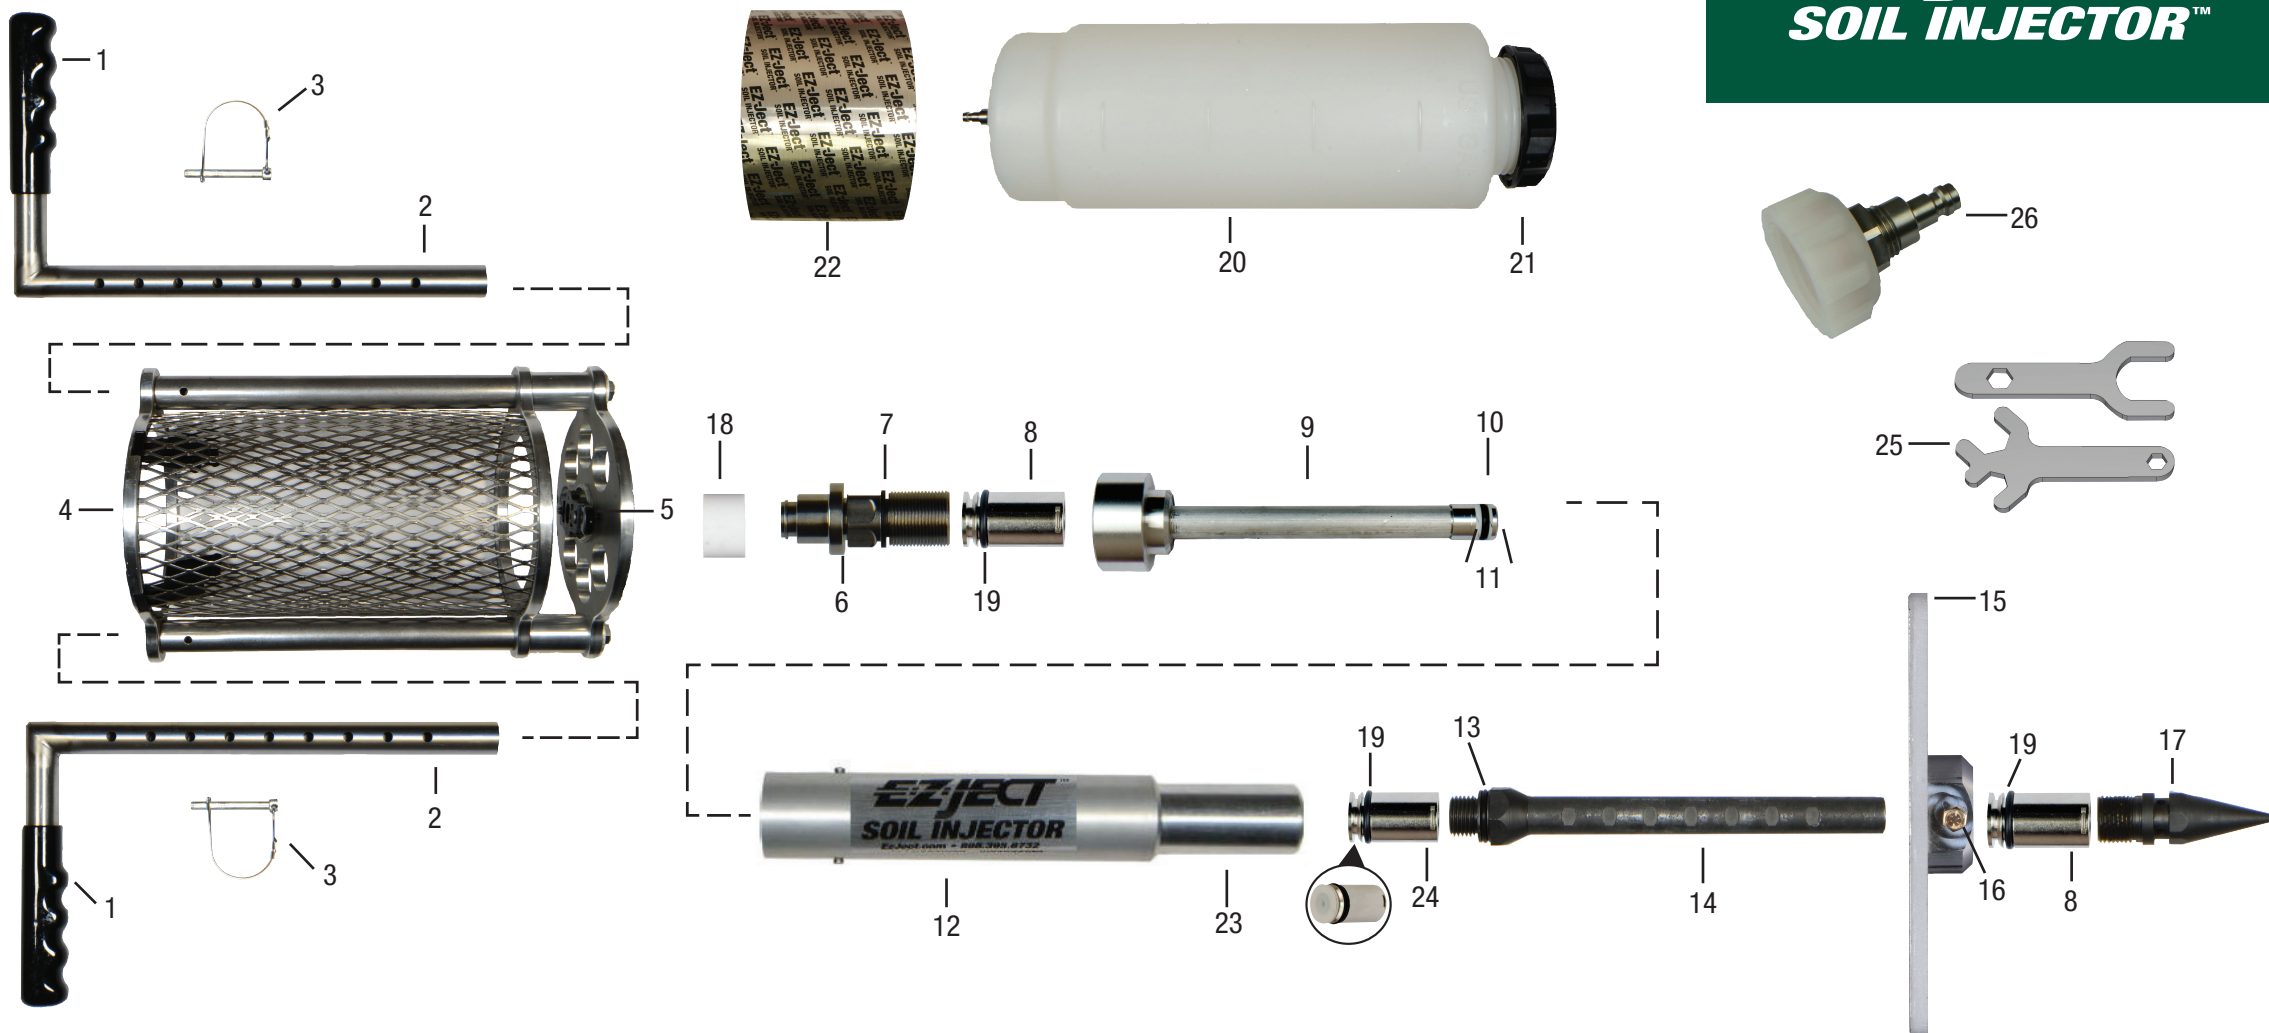

EZ-Ject™ Soil Injector Parts Chart

Ref	Part No.	Description
1	S101	Handle Grip (2 per injector)
2	S102	Handle (2 per injector)
3	S103	Hitch Pin (2 per injector)
4	S104	Body
5	S105	Release Lever Grip
6	S106	Coupler Complete (Includes #7)
7	S107	Coupler O-Ring
8	S108	Check Valve (2 per injector)
9	S109	Piston (Includes 1-#10, 2-#11)
10	S110	Piston O-Ring

Ref	Part No.	Description
11	S111	Piston Backer Ring (3 per injector)
12	S112	Sleeve
23	†	Piston Cylinder
13	S113	Probe O-Ring
14	S114	Probe (Includes #13)
15	S115	Foot Plate (Includes #16)
16	S116	Foot Plate Screw
17	S117	Tip
18	S118	Coupler Spacer
19	S119	Check Valve O-Ring

Ref	Part No.	Description
20	S500	Tank Complete (Includes #21, #22)
21	S501	Tank Cap
22	S502	Tank Stand
*	SK01	Seal Kit (Includes: #7, #10, 2-#11, #13, 3-#19)
24	S120	Check Valve with restrictor (Includes #19)
25	S503	Wrench Set
26	S504	Garden Hose Adapter